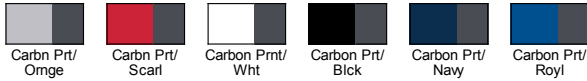

Fabric

- 96% polyester, 4% spandex bonded to brushed jersey

Sizes

- XS - 2XL

Product Specifications

	XS	S	M	L	XL	2XL
BODY LENGTH	25	25.75	26.5	27.25	28	28.75
BODY WIDTH	19	20	21	22.5	24.25	26.25
SLEEVE LENGTH	-	31.775	32.5	33.25	34	34.75

6 Available Colors

BACK VIEW

SIDE VIEW